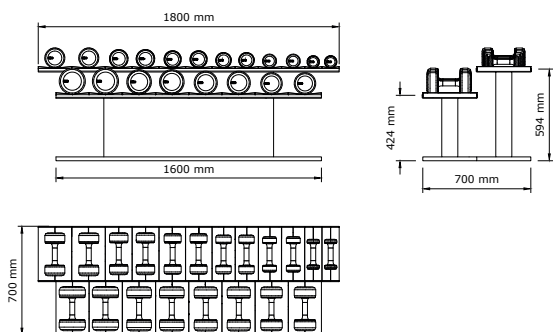

Set including: 2 racks & 20 dumbbells weighing:

2 kg x 2 | 4 kg x 2 | 6 kg x 2 | 8 kg x 2 | 10 kg x 2 | 12 kg x 2 | 14 kg x 2 | 16 kg x 2 | 18 kg x 2 | 20 kg x 2

DIMENSIONS

WEIGHT

NET	390 kg
GROSS	410 kg

Net = 2 racks + dumbbells

Gross = 2 racks + dumbbells + package

COLOUR & MATERIAL

WOOD

BLACK
ASH

ASH

ASH
WALNUT

WALNUT

DARK
WALNUT